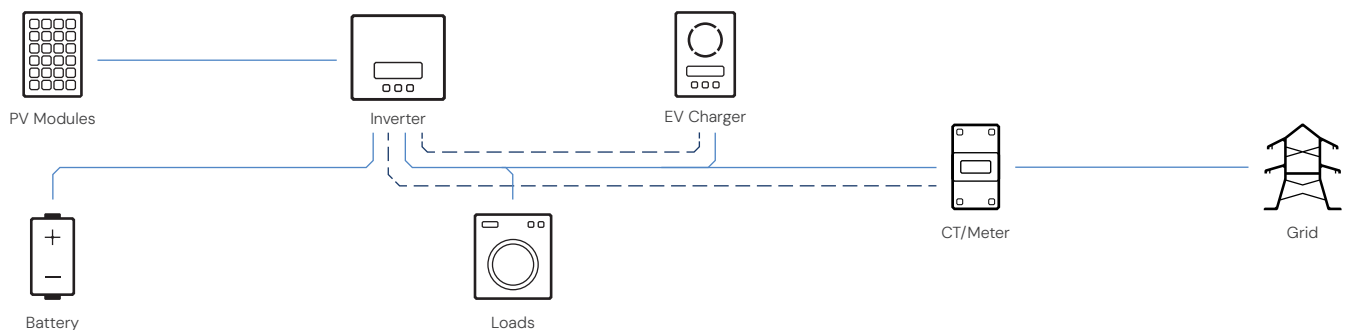

General Data

Housing Material	Plastic/Metal
Installation Method	Wall-mount/ Pedestal-mount (Optional)
Wall-mount Bracket	Yes
Charging Outlet	SXC and SLC series: socket-outlet / PXC and PLC series: charging cable with plug type 2
Cable Length	6,5 m (Included in the PXC and PLC series only)
Operating Temperature	-30°C ~ +50°C
Working Humidity	5%-95% without condensation
Working Altitude	< 2000 m
Degree of Protection	IP65
Impact Resistant	IK08
Application Site	Indoor/Outdoor
Cooling Concept	Natural cooling
Dimension (W x H x D)	SXC and SLC series: 249 x 370 x 155 mm / PXC and PLC series: 265 x 370 x 155 mm
Net Weight [kg]	SXC and SLC series: 7 kg / PXC and PLC series: 10,5 kg

Security Protection

Multiple Protection	Over/Under voltage protection, Overload protection, Shortcircuit protection, Current leakage protection, Grounding protection, Surge protection, Overtemperature protection
Integral Earth Leakage Protection	Integrated current failure monitoring (type A 30mA AC & 6mA DC)
Safety Standard	IEC 61851-1:2017, IEC 62196-2:2016
Encrypted Communication	TLS
Warranty	3 years

Connection example

Certifications

For a complete list of certificates, please refer to www.peimar.com